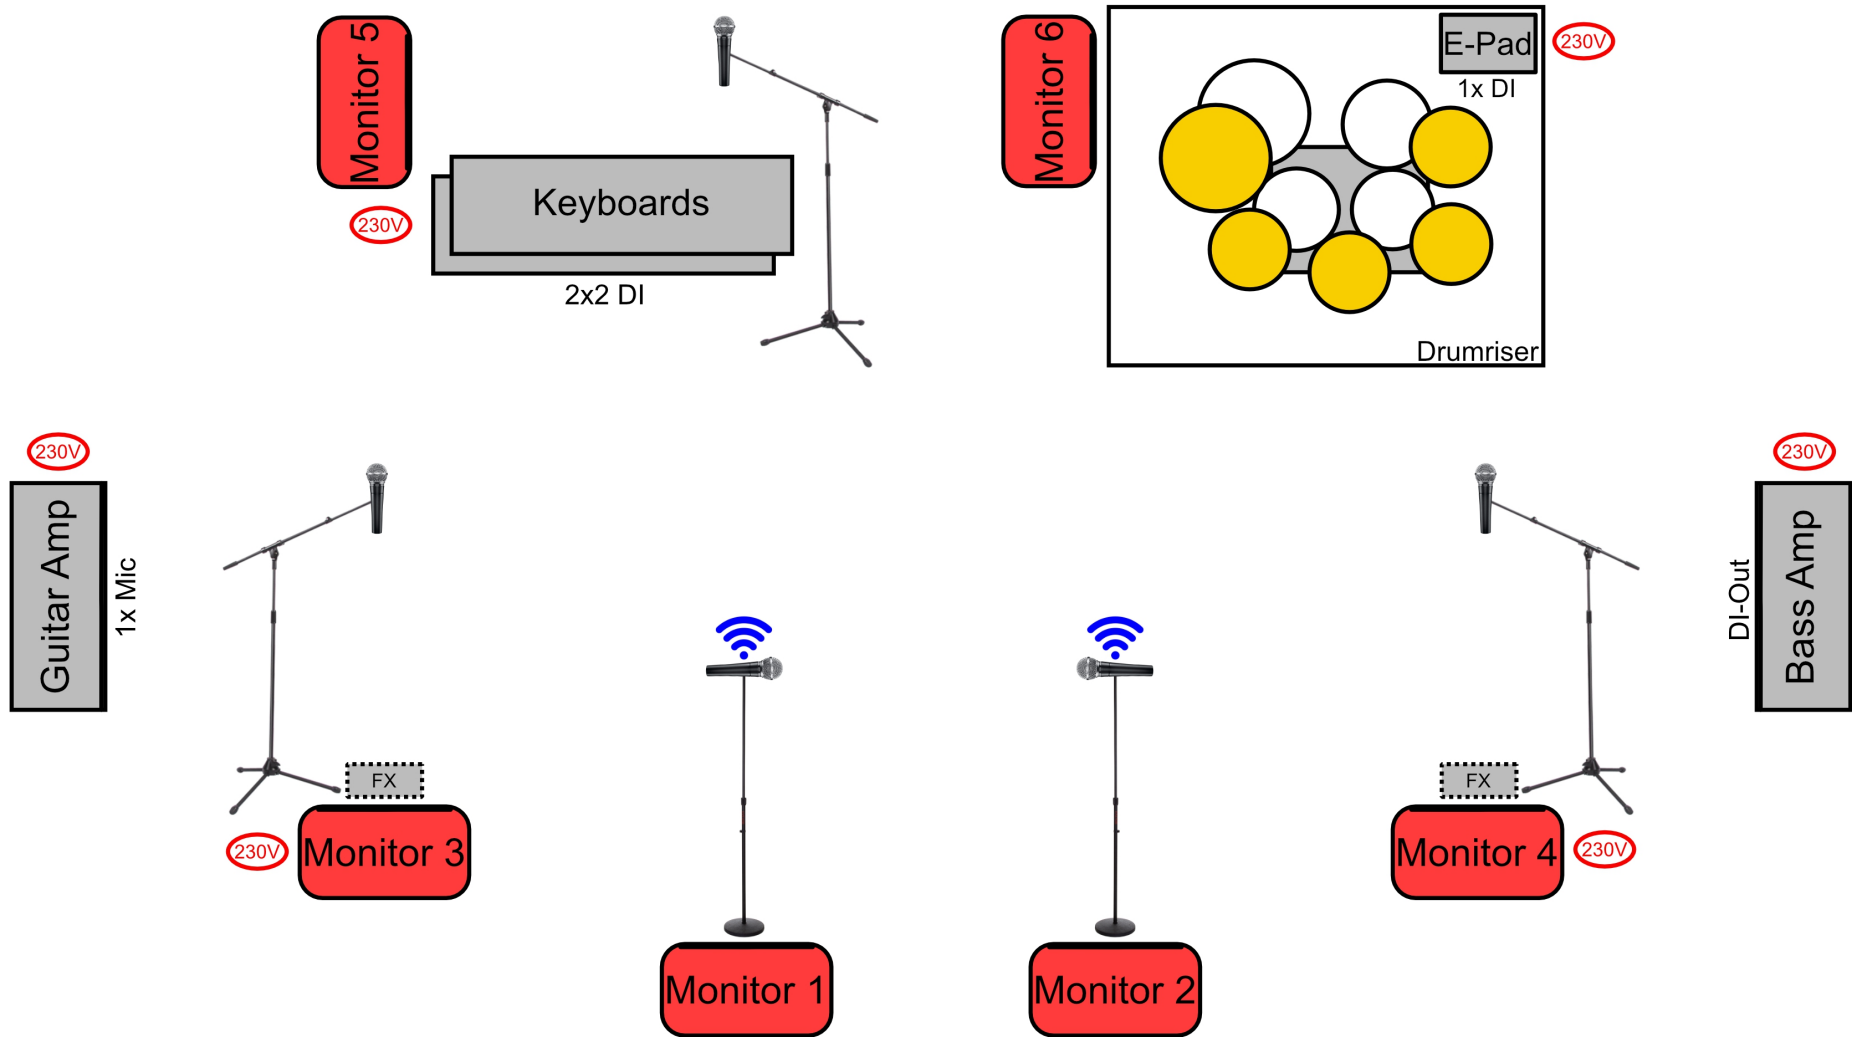

Eightteam - Stageplan

Mixer Channels

1	Bassdrum	D112, E902 or sim.	13	Keys 1 L	DI
2	Snare top	SM57 or sim.	14	Keys 1 R	DI
3	Snare bottom	SM57 or sim.	15	Keys 2 L	DI
4	HiHat	condenser	16	Keys 2 R	DI
5	Racktom 1	D57c, E904 or sim.	17	Lead vocals female (wireless)	Shure, Sennheiser or sim.
6	Racktom 2	D57c, E904 or sim.	18	Lead vocals male (wireless)	Shure, Sennheiser or sim.
7	Floortom 1	D57c, E904 or sim.	19	Backing vocals - Keyboards	SM58 or sim.
8	Overhead L	condenser	20	Backing vocals - Guitars	SM58 or sim.
9	Overhead R	condenser	21	Lead&Backing vocals - Bass	SM58 or sim.
10	E-Pad	DI	22		
11	Bass	DI-Out	23		
12	Guitar	SM57 or sim.	24		