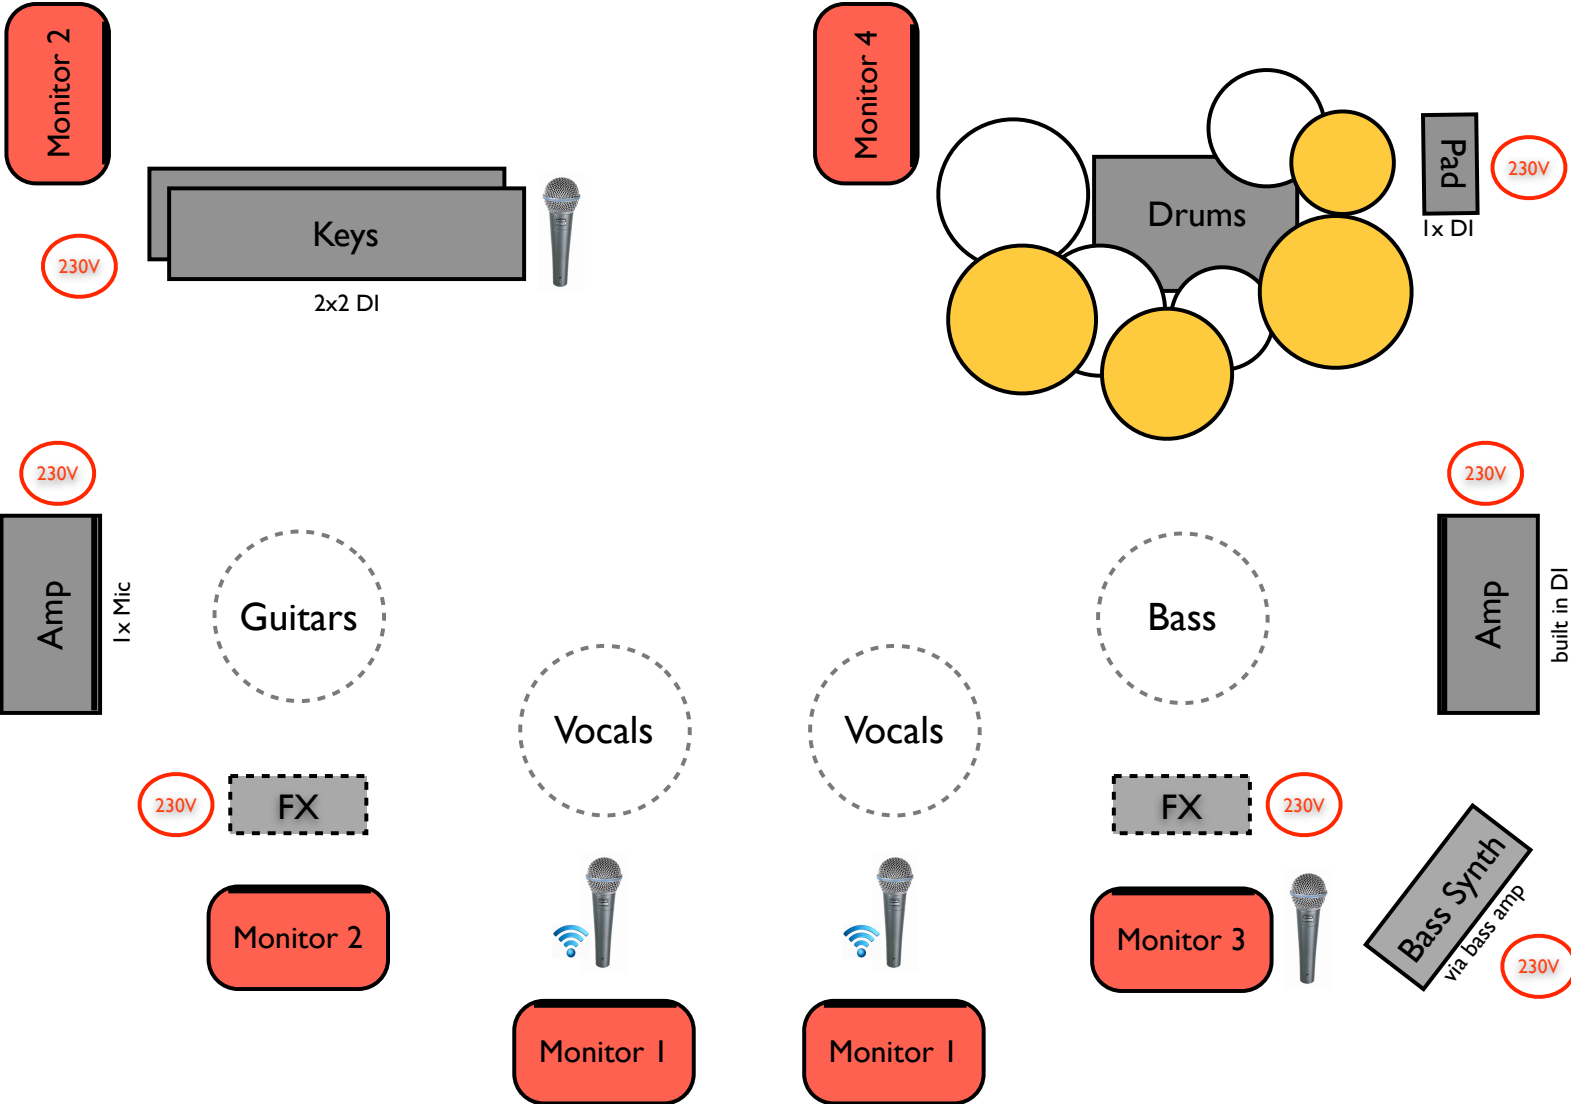

Eightteam Stageplan

Front of stage

Mixer channels

1	Bassdrum	DI 12, E902 or sim.	13	Bass	built in DI
2	Snare top	SM57 or sim.	14	Guitar	SM57
3	Snare bottom	SM57 or sim.	15	Keys 1 L	DI
4	HiHat	condenser	16	Keys 1 R	DI
5	Racktom 1	SM57, E904 or sim.	17	Keys 2 L	DI
6	Racktom 2	SM57, E904 or sim.	18	Keys 2 R	DI
7	Floortom 1	SM57, E904 or sim.	19	Lead vocals male (wireless)	Shure, Sennheiser or sim.
8	Floortom 2	SM57, E904 or sim.	20	Lead vocals female (wireless)	Shure, Sennheiser or sim.
9	HiHat 2	condenser	21	Backing vocals keyboards	SM58 or sim.
10	Overhead L	condenser	22	Backing vocals bass	SM58 or sim.
11	Overhead R	condenser	23		
12	E-Pad	DI	24		